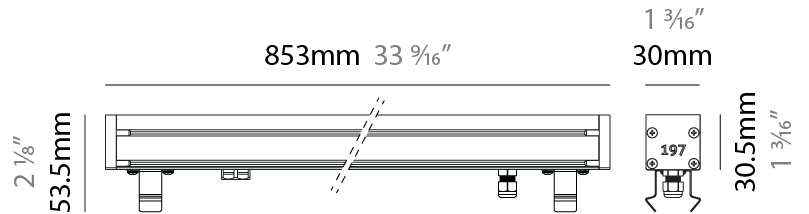

SLASH 30 RECESSED

E12I0052- _____ - _____
base number   Color   Lens
                         Temperature   Options

1. To build a product code in our configurator select the specify button on the base model # product page
2. To build a manual product code on this datasheet choose from the options listed below in blue font and add the suffix to the base model #

GENERAL

Series: Slash 30
Brand: Unonovesette
Division: Exterior
Mounting Type: Recessed
Mounting Location: In-Ground
Subcategory: Wallwash

PHYSICAL

Shape: Rectangle
Length (mm): 853
Length (in): 33 3/16
Width (mm): 30
Width (in): 1 3/16
Height (mm): 53.5
Height (in): 2 1/8
Light Distribution: Adjustable / Direct
Diffuser: Extra clear tempered 6mm
Fixture Finish: ANA
Fixture Material: Extruded Aluminum
Cable Details: IP68 30cm Cable with Easy Lock system

ELECTRICAL

Lamp Type: LED
Input Wattage (W): 22.92
Total Output Wattage (W): 17.91
Dimming: Non-Dimmable
Driver Included: No
Driver Location: Remote
Driver Type: Constant Voltage - Universal
Driver Class: Class 2
Input Voltage (V): 120 - 277
Output Voltage (V): 24
Upon Request: Phase Dimming (120Vac only) / 0-10V Dimming

LED

Color Temperature (°K): 2200 / 2700 / 3000 / 4000
Max. Delivered Lumen (lm): 1890 (3000K)
CRI: >90 CRI
Lamp Life (hrs): 100000

OPTICAL

Optic°: 12 / 21 / 31 / 46 / 13x36
Adjustability: Tilt ±20°

RATINGS AND CERTIFICATIONS

Certified By: Certified for North American Standards
IP rating: IP67
IK Rating: IK06